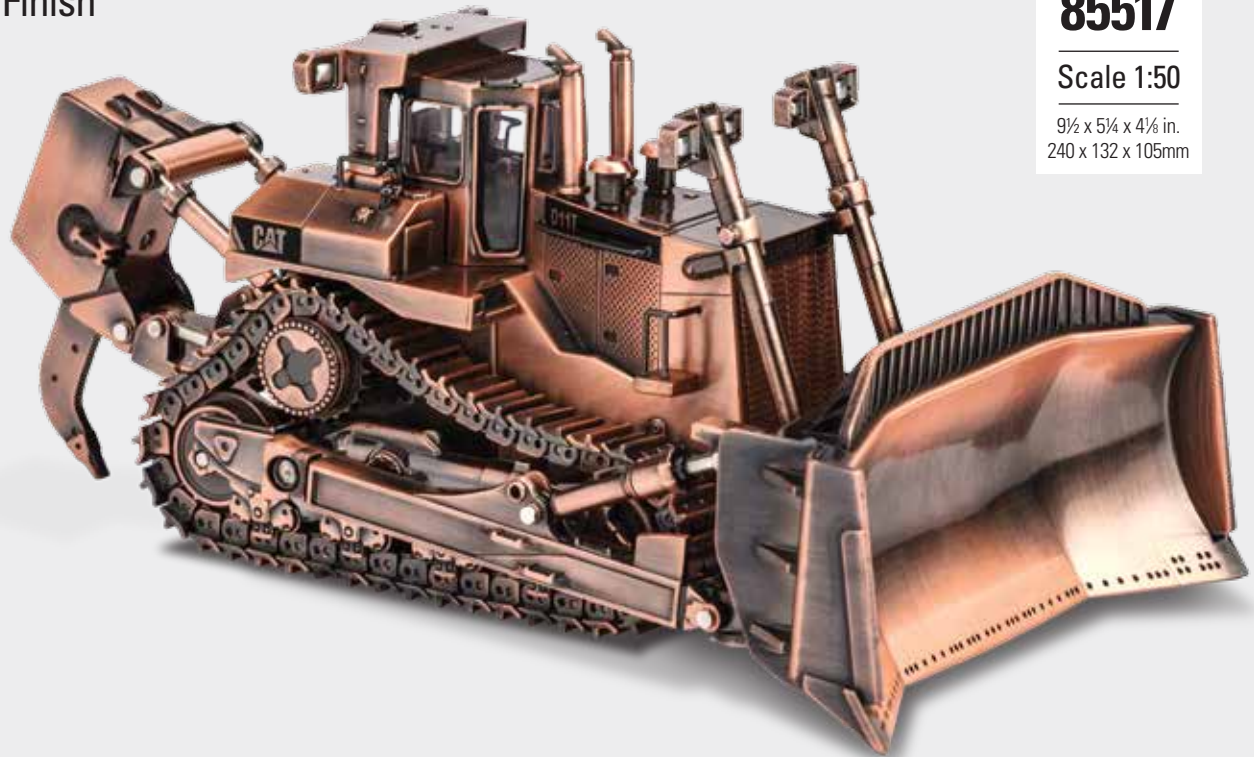

Cat® D11T Track-Type Tractor

Copper Finish

ITEM NUMBER

85517

Scale 1:50

9½ x 5¼ x 4⅞ in.
240 x 132 x 105mm